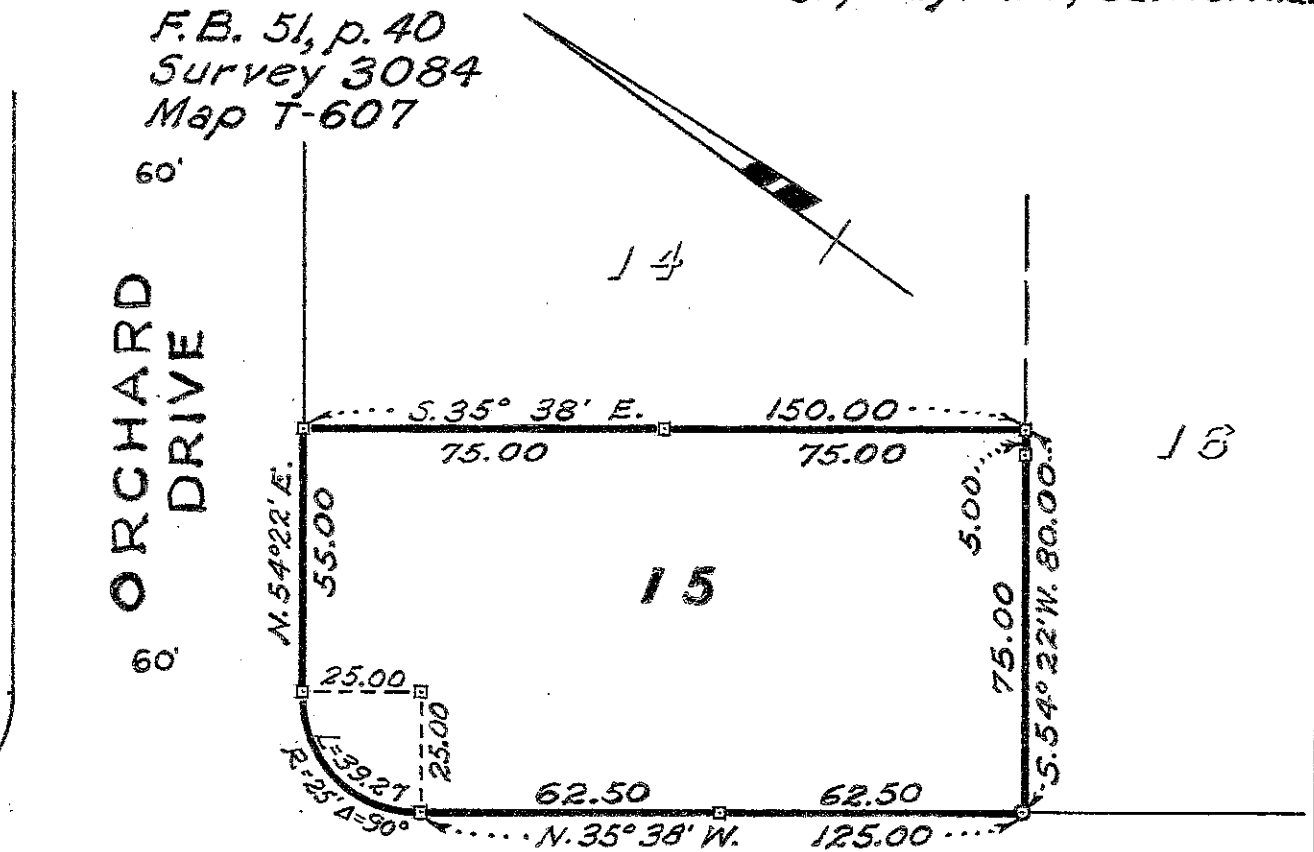

Survey for MR. GEORGE L. MENNET.
 in Washington Township, Alameda County, California.
 of Lot 15, "TRACT 607", etc., filed July 16, 1941 in
 Book 19 of Maps, at pages 18 and 19, in the office
 of the County Recorder of Alameda County.
 SCALE: 1 INCH = 40 FEET
 Surveyed, October, 1952

John A. Mancini, R. E. No. 1592
 1279 "A" St., Hayward, California.

REFER:

F.B. 51, p. 40
 Survey 3084
 Map T-607

STATE HIGHWAY

ROAD IV, ALAMEDA COUNTY, ROUTE 5, SECTION "C".

← To Niles

To Mission San Jose →

LEGEND:

Stakes □
 P. K. Nail and Shiner ○

C.C.B. Jr.

Survey No. 3270